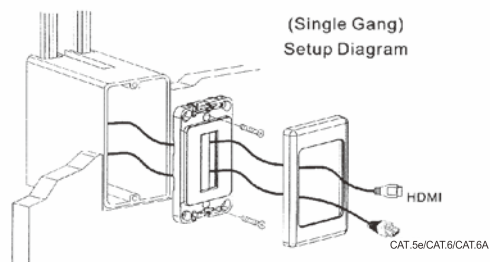

ZA178

USA type brush module

■ Size: 104*45.5*11mm.

Order Information:

PART Number	Color
ZA178-WH	WHITE

ZSH024

UK type brush face plate

■ Size: 86*86mm.

Order Information:

PART Number	Color
ZSH024-WH	WHITE

ZA179

AU type brush face plate

■ Size: 116*75*12mm.

Order Information:

PART Number	Color
ZA179-WH	WHITE

STRUCTURED CABLING UK MODULE

ZSH019

Single port flat face plate

- 1 Port faceplate.
- Fit for assembly 50X25mm modules.
- Size:86*86mm.

ZSH007

Single gang flat face plate

- 1 gang standard faceplate.
- Supplied c/w fixing screws in "easy tear" poly bags and available as 1 gang (accepts up to 2 Euro Style modules).
- Fit for assembly 50X25mm modules.
- Size:86*86mm.

ZSH007

Double gang flat face plate

- 2 gang standard faceplate.
Supplied c/w fixing screws in "easy tear" poly bags and available as 2 gang (accepts up to 4 Euro Style modules).
- Fit for assembly 50X25mm modules.
- Size:86*146mm.