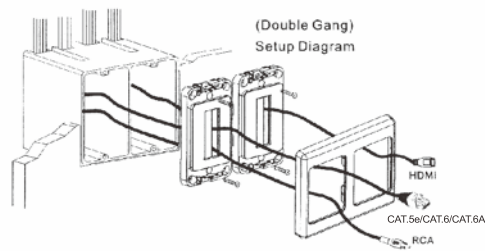

ZA178

USA type brush module

■ Size: 104*45.5*11mm.

Order Information:

PART Number	Color
ZA178-WH	WHITE

ZSH024

UK type brush face plate

■ Size: 86*86mm.

Order Information:

PART Number	Color
ZSH024-WH	WHITE

ZA179

AU type brush face plate

■ Size: 116*75*12mm.

Order Information:

PART Number	Color
ZA179-WH	WHITE

STRUCTURED CABLING UK MODULE

ZSH019

Single port flat face plate

- 1 Port faceplate.
- Fit for assembly 50X25mm modules.
- Size:86*86mm.

ZSH007

Single gang flat face plate

- 1 gang standard faceplate.
- Supplied c/w fixing screws in "easy tear" poly bags and available as 1 gang (accepts up to 2 Euro Style modules).
- Fit for assembly 50X25mm modules.
- Size:86*86mm.

ZSH007

Double gang flat face plate

- 2 gang standard faceplate.
Supplied c/w fixing screws in "easy tear" poly bags and available as 2 gang (accepts up to 4 Euro Style modules).
- Fit for assembly 50X25mm modules.
- Size:86*146mm.